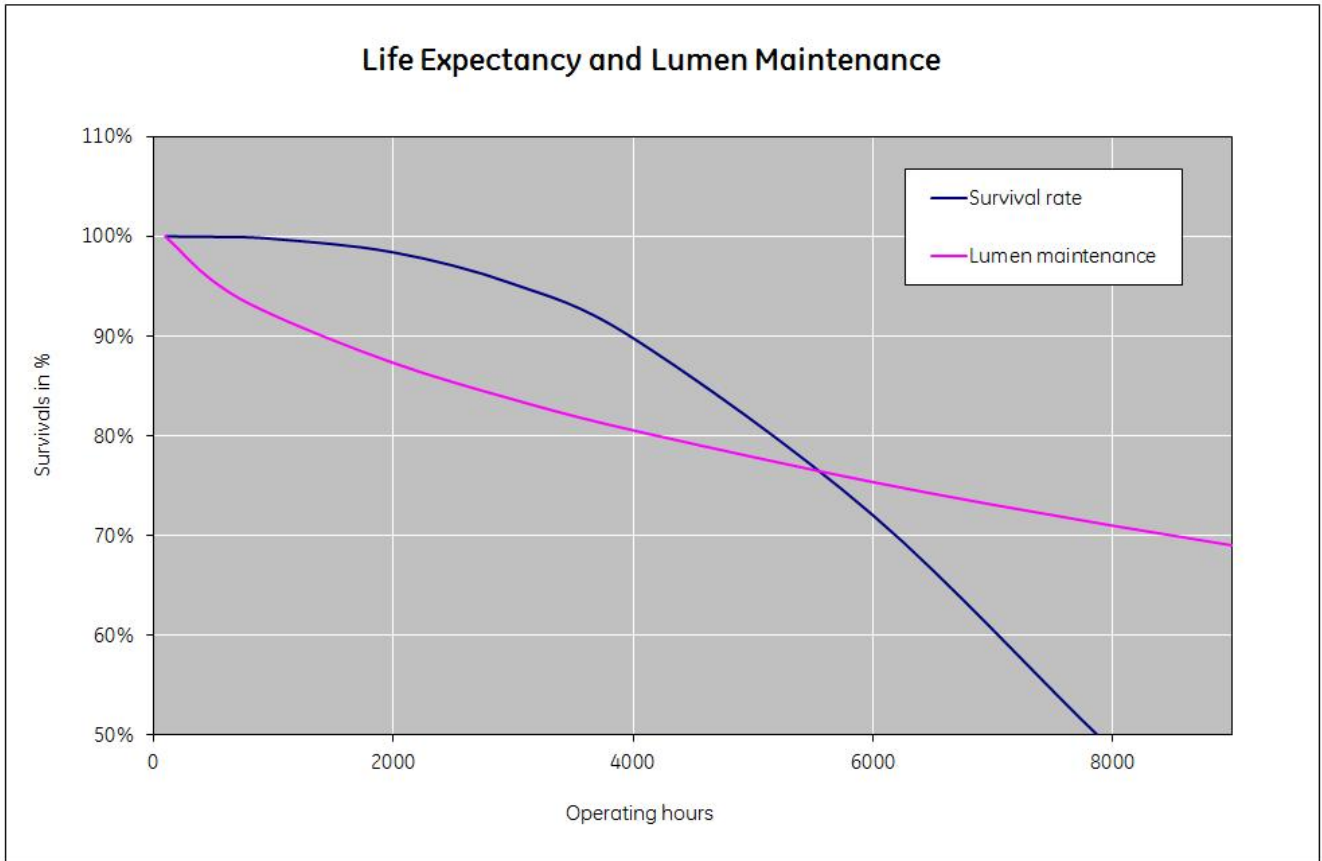

Electrical data

Lamp Current [A]	160
Operating Temperature (MAX) [°C]	50
Starting ambient temperature range	-20
Startup time [sec]	0.2
Dimming Capability	No
Nominal power [W]	20
Nominal lamp voltage [V]	230

Logistic data

DUN Code	10043168773659
EAN Code	0043168773652
Pack Quantity	6
Inner pack type	TRAY
Outer pack type	OUTER BOX
Layer quantity	150 EUR, 180 UK
Layer quantity EUR	150
Layer quantity UK	180
Pallet quantity EUR (PC)	900
Pallet quantity UK (PC)	1080
Outer case size	160 x 234 x 166 (mm)
Product status	Marked for phase-out

Survival data